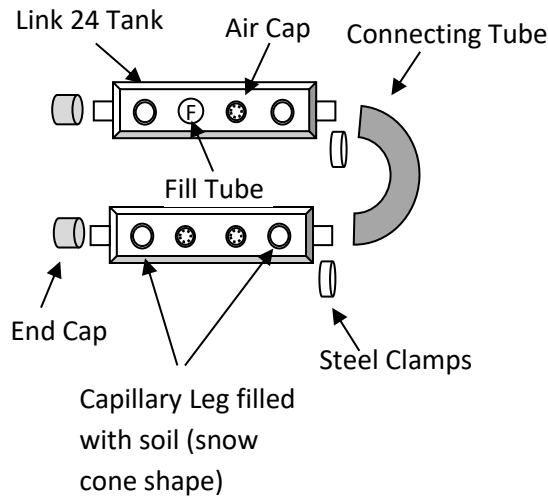

Mona Irrigation Systems

2-Link Side by Side layout for 36" to 48" Square planters

3-Link Side by Side layout for 54" to 60" Square planters